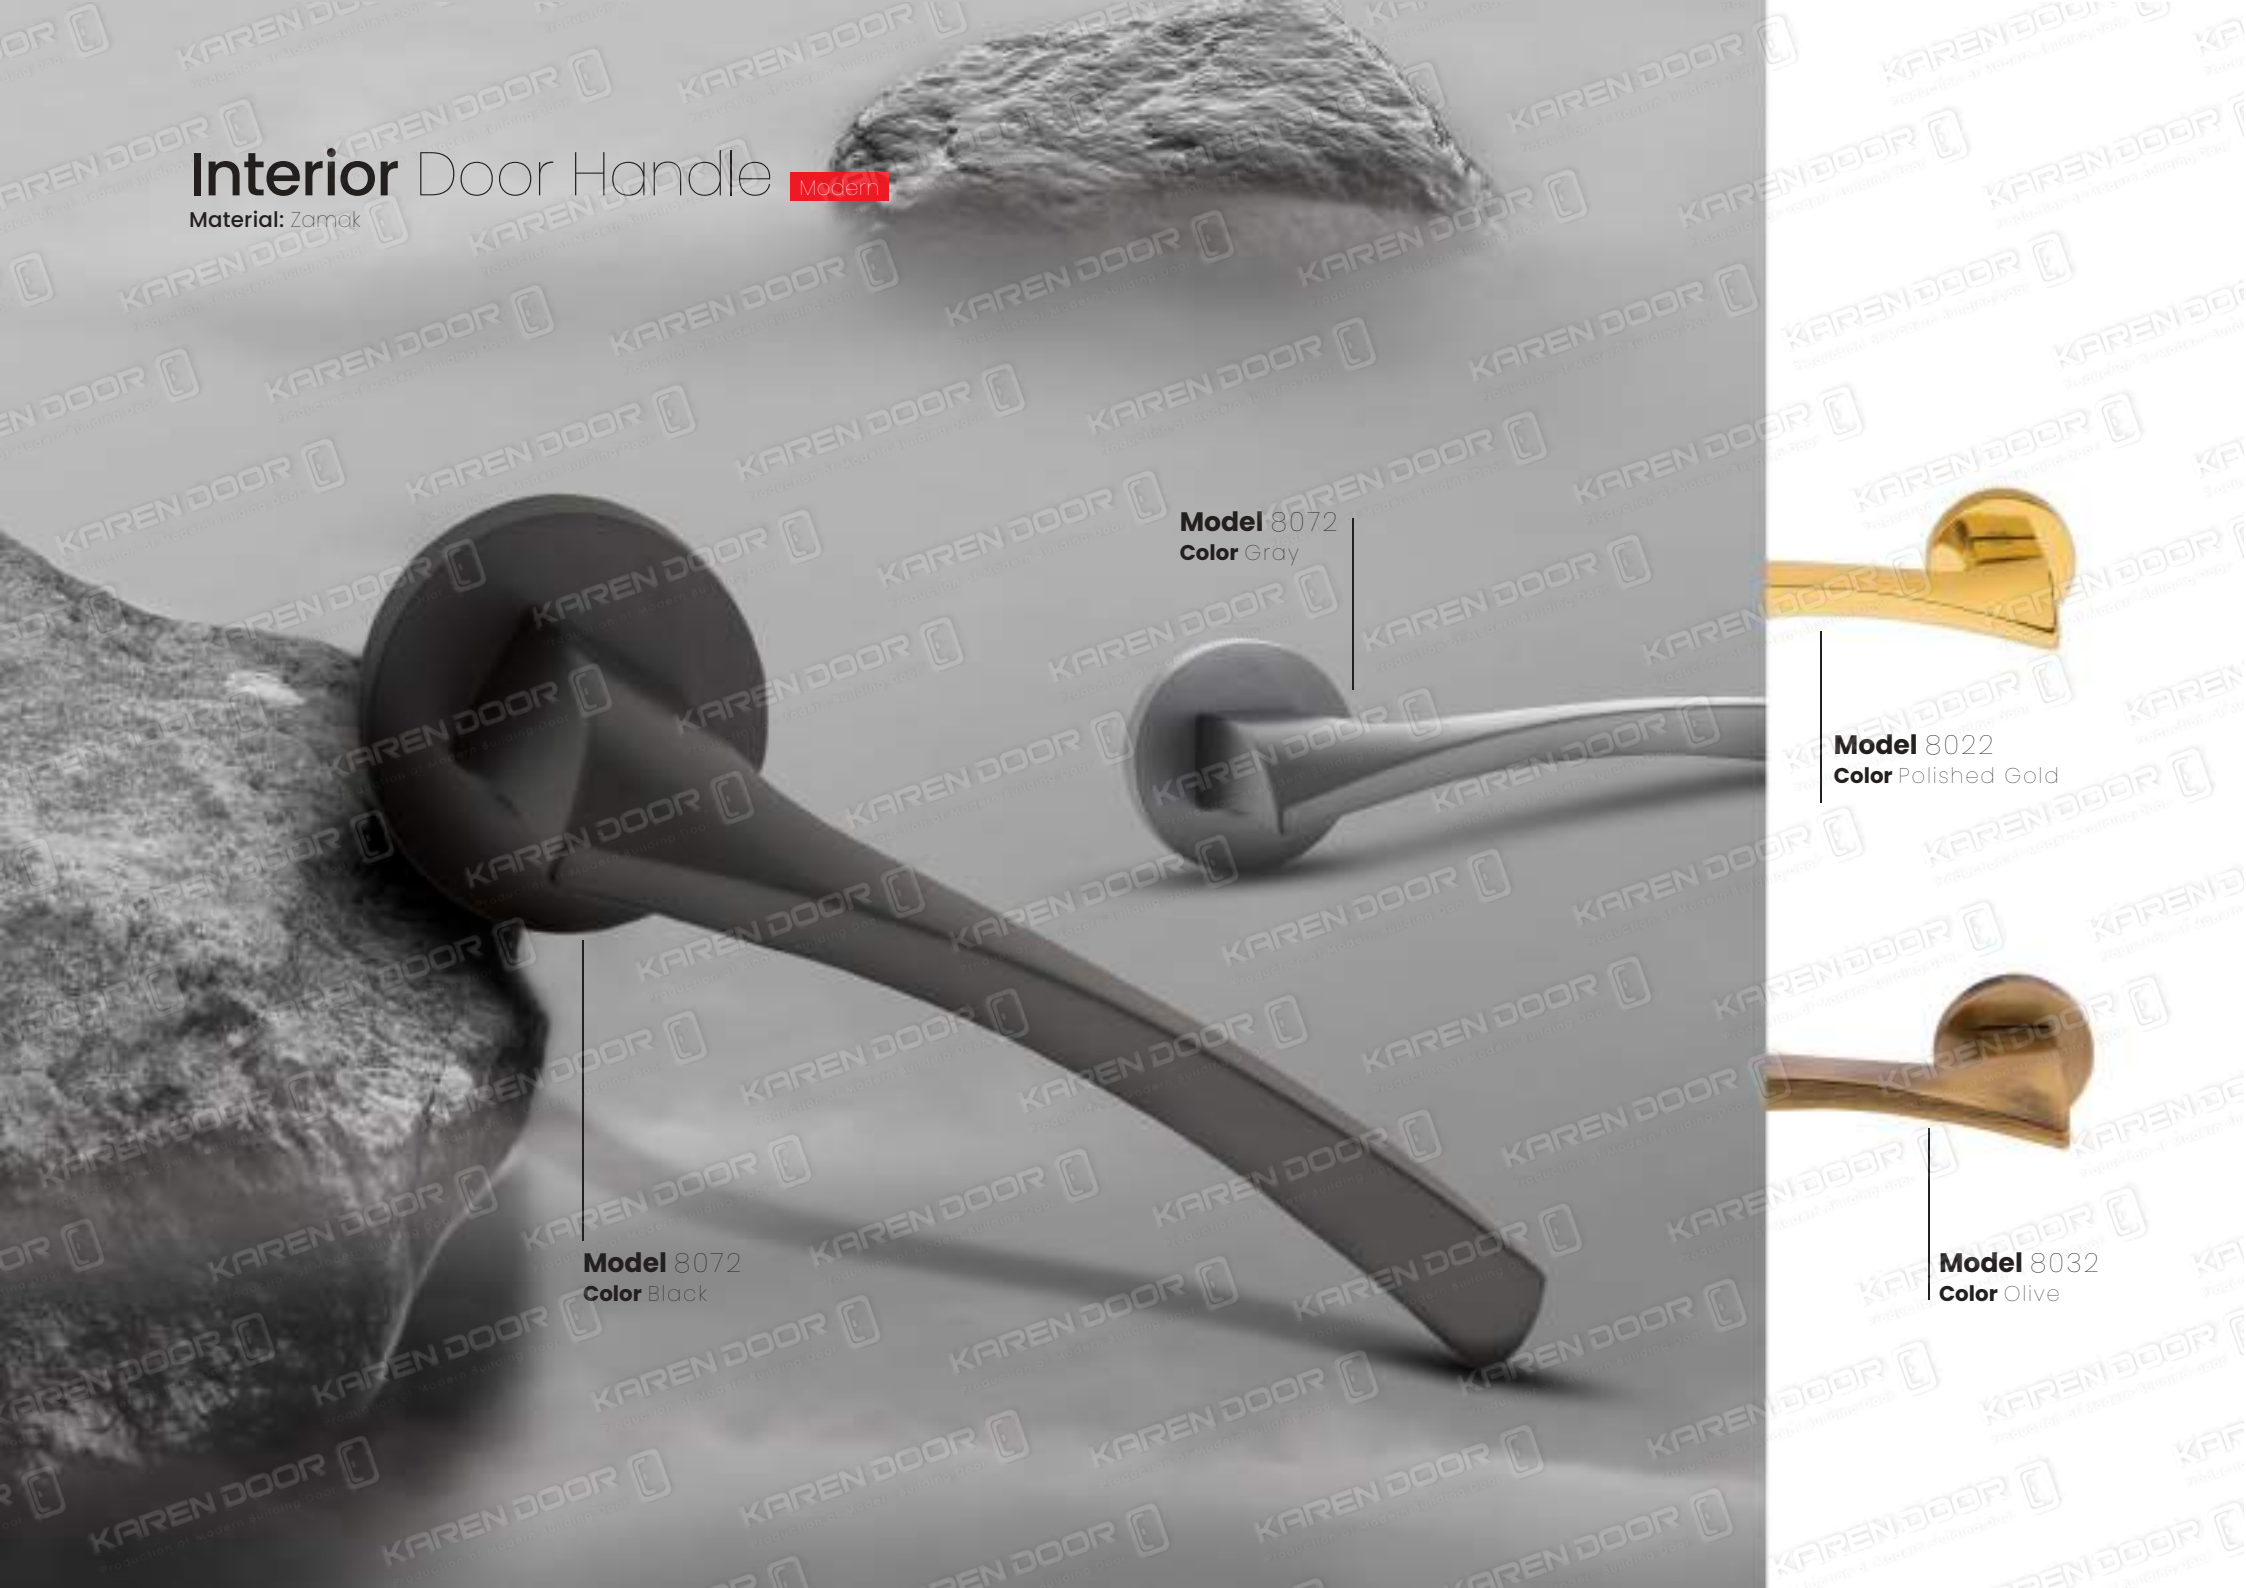

Interior Door Handle Modern

Material: Zamak

Model 8072
Color Gray

Model 8072
Color Black

Model 8022
Color Polished Gold

Model 8032
Color Olive