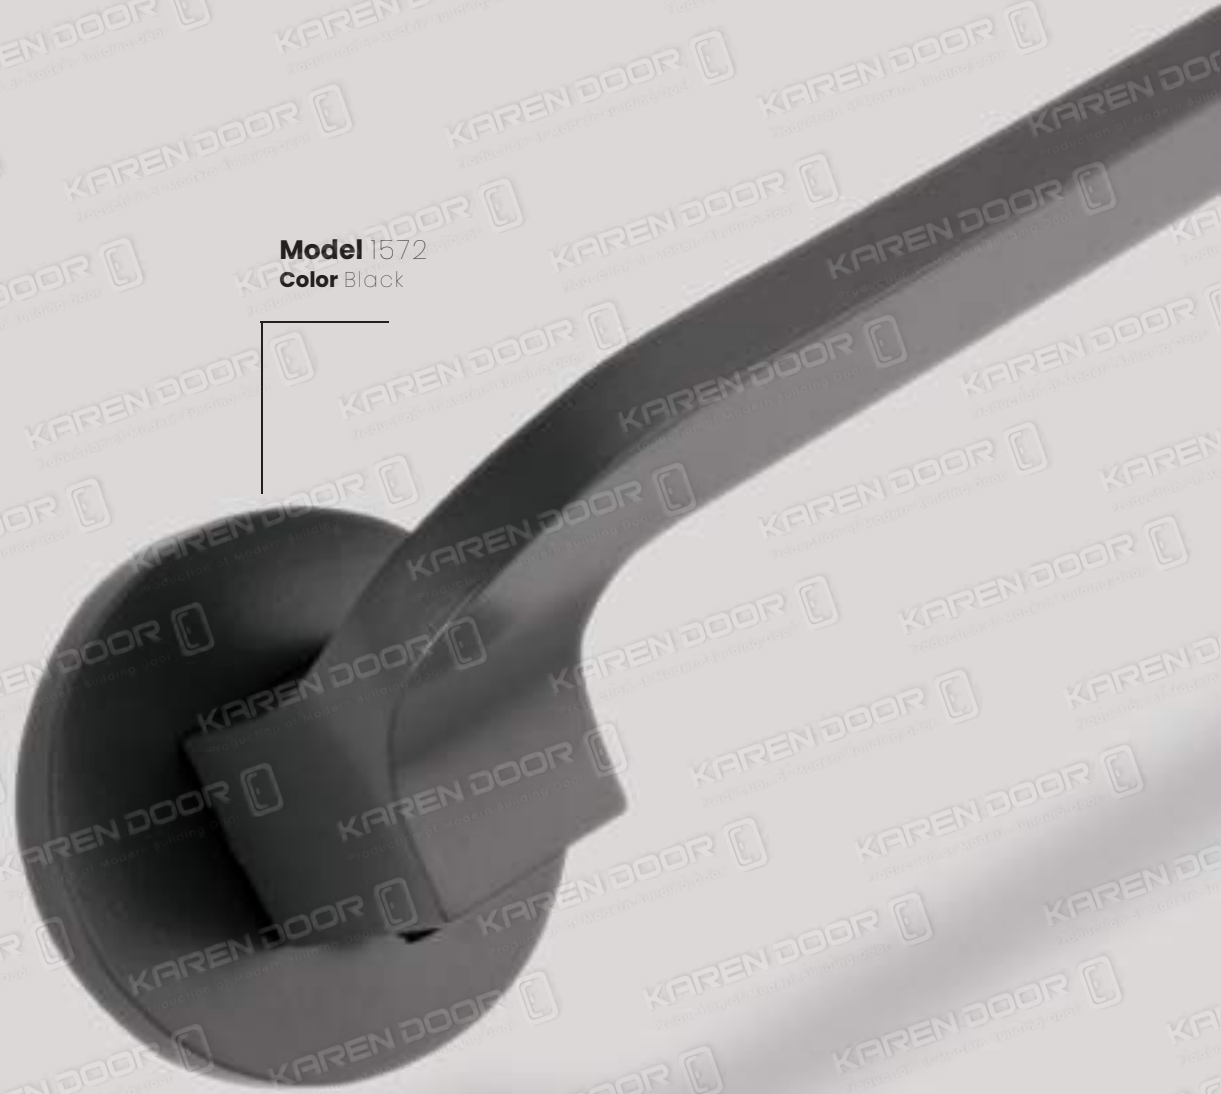

Model 1572
Color Black